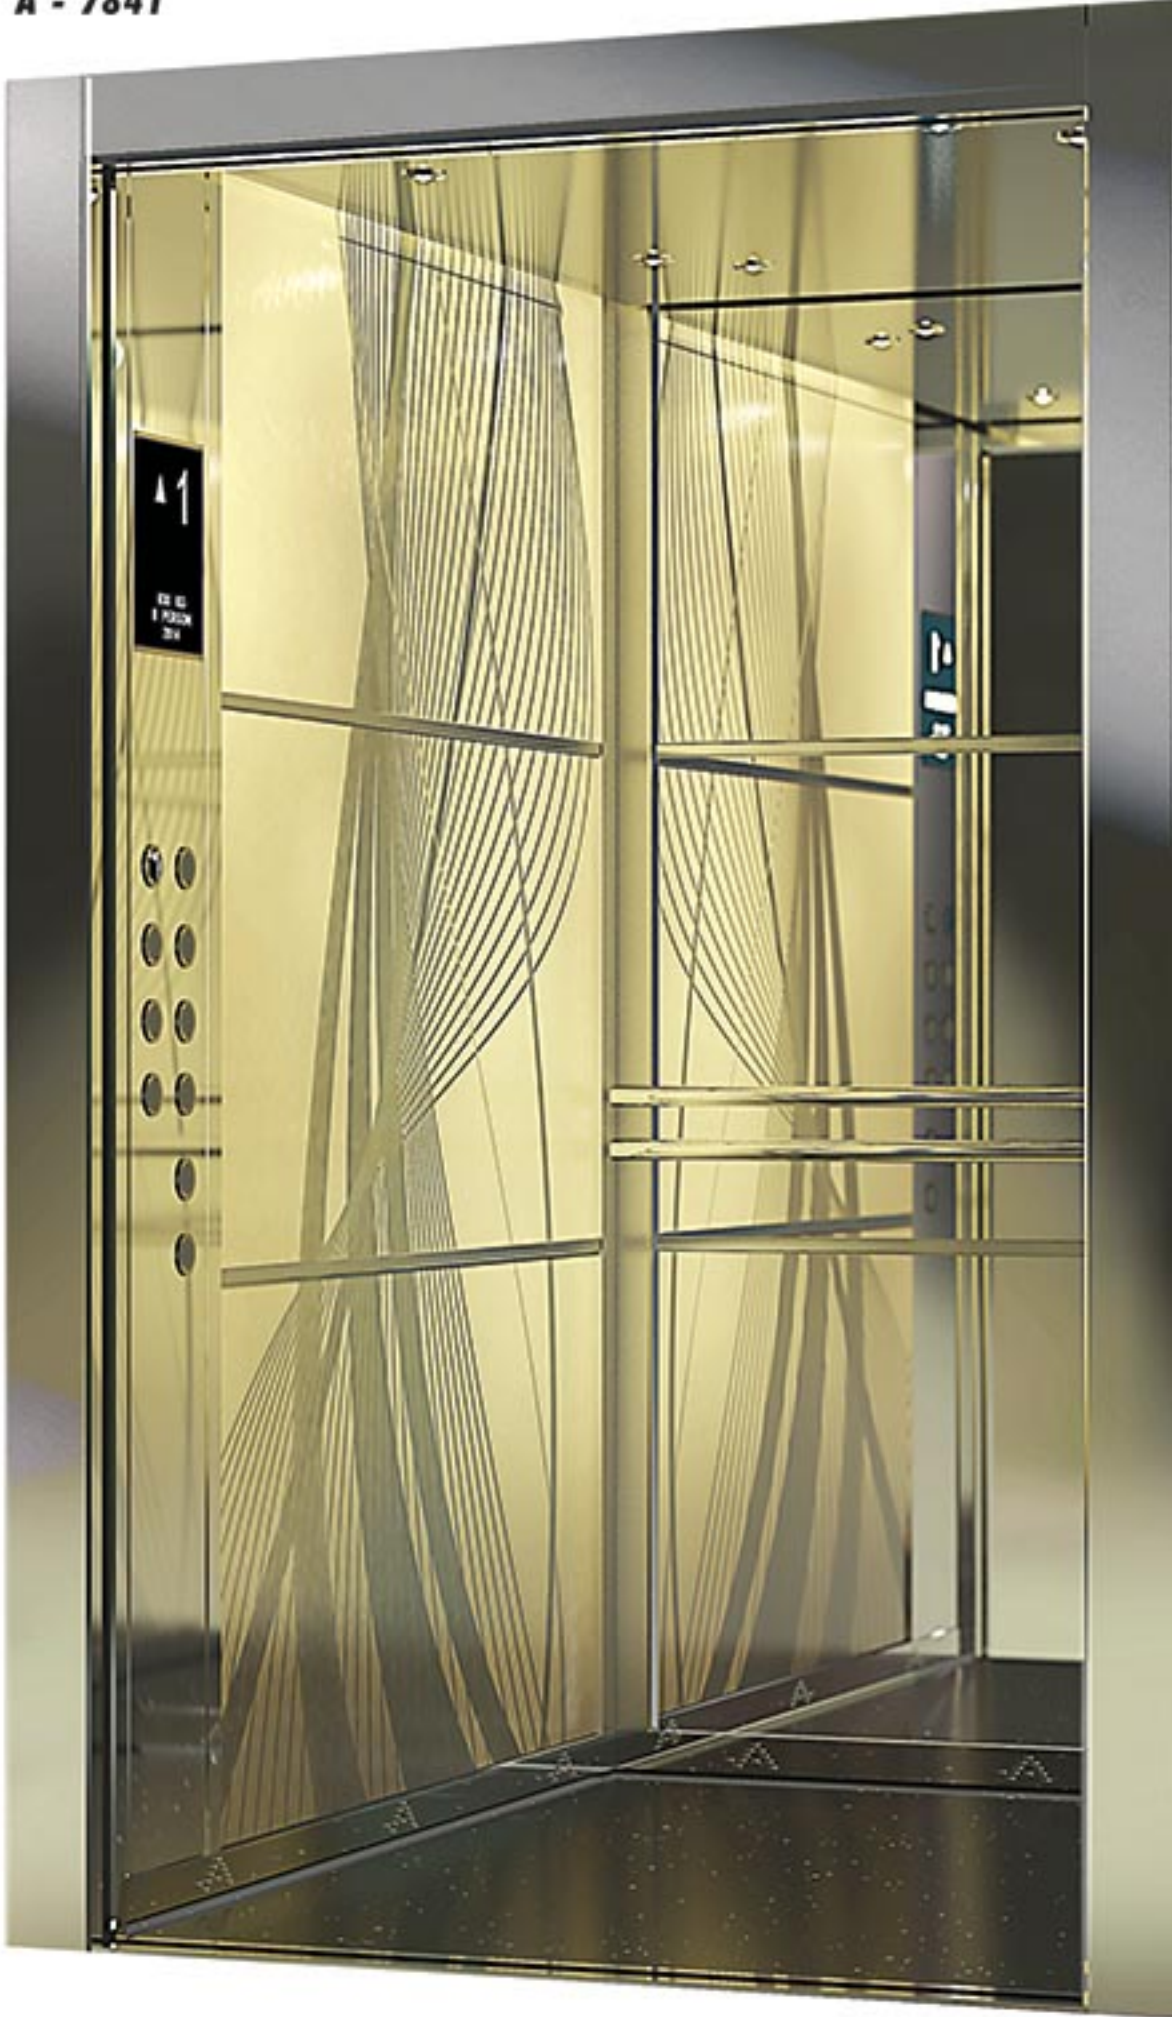

A - 7841

Yan Duvarlar: Desenli lamine cam
Side Walls: Pictured laminated glass

Arka Duvar: Üç parçalı komple ayna
Rear Wall: Three pieces complete mirror

Taban: Doğal granit
Floor: Natural granite

Tavan: Led aydınlatma
Ceiling: Led lighting

Aksesuar: Dekoratif paslanmaz
Accessories: Decorative stainless steel

Küpeşte: Paslanmaz boru kol
Handle: Stainless steel twin pipes